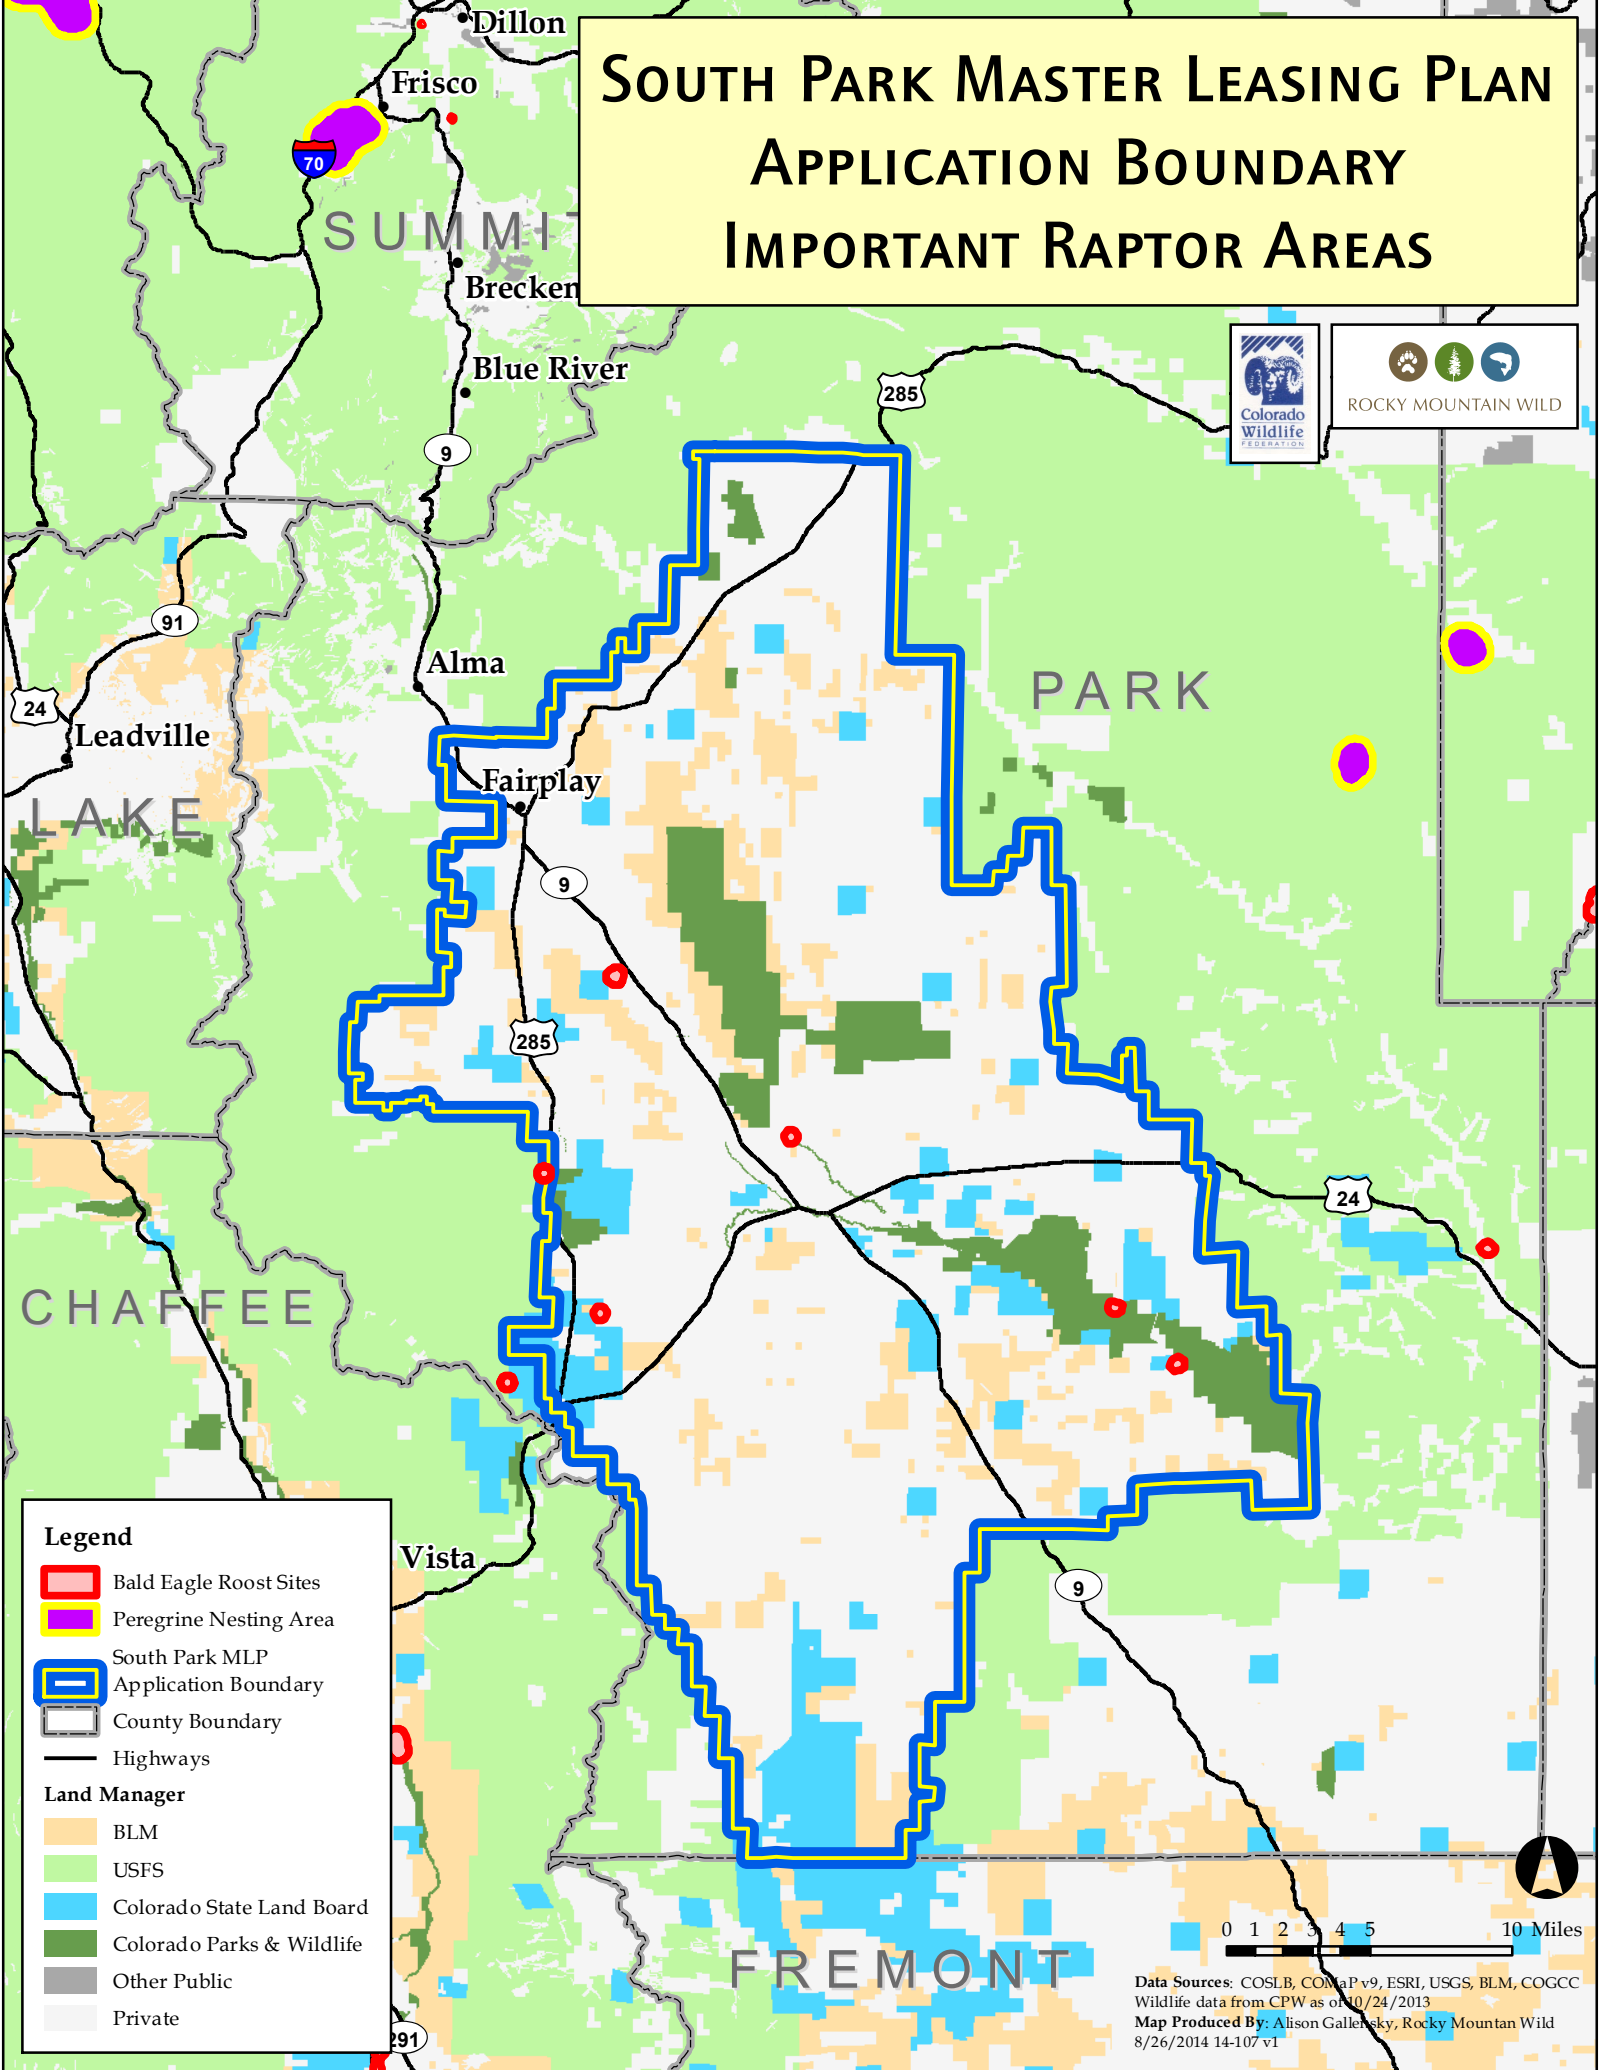

SOUTH PARK MASTER LEASING PLAN APPLICATION BOUNDARY IMPORTANT RAPTOR AREAS

Legend

- Bald Eagle Roost Sites
- Peregrine Nesting Area
- South Park MLP Application Boundary
- County Boundary
- Highways

Land Manager

- BLM
- USFS
- Colorado State Land Board
- Colorado Parks & Wildlife
- Other Public
- Private

Data Sources: COSLB, COMAP v9, ESRI, USGS, BLM, COGCC
 Wildlife data from CPW as of 10/24/2013
Map Produced By: Alison Gallenky, Rocky Mountain Wild
 8/26/2014 14-107 v1